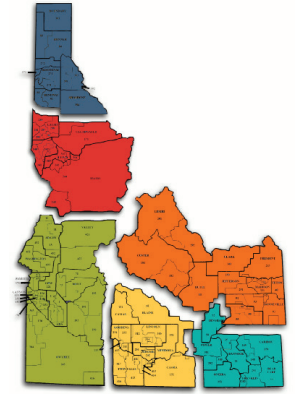

Regional Coordinators & Regional Support

REGION ONE

BRAD PATZER

BRAD.PATZER@IDLA.K12.ID.US

208.761.8990

Boundary County
Coeur d'Alene
Coeur d'Alene Charter Academy
Forrest M. Bird Charter
Kellogg
Kootenai
Kootenai Bridge Academy
Lake Pend Oreille
Lakeland
Mullan

North Idaho STEM Charter
Plummer/Worley
Post Falls
St. Maries
Wallace
West Bonner

REGION TWO

BRAD PATZER

BRAD.PATZER@IDLA.K12.ID.US

208.761.8990

Cottonwood
Culdesac
Gem Prep Online
Genesee
Highland
Idaho Distant Ed Academy (IDEA)
Kamiah
Kendrick
Lapwai
Lewiston

Mountain View
Moscow
Moscow Charter
Nez Perce
Orofino
Palouse Prairie Charter
Potlach
Troy
Whitepine

REGION THREE

MINDY WILKINS, RSS

MINDY.WILKINS@IDLA.K12.ID.US

208.615.2353

Another Choice Virtual Charter
Basin
Boise
Bruneau/Grandview
Caldwell
Calvary Christian
Cambridge
Canyon Owyhee
Cascade
Compass Public Charter
Council
Emmett
Falcon Ridge Charter
Foothills School of Art & Science
Fruitland
Garden Valley
Gem Prep Meridian
Gem Prep Nampa
Gem State Adventist
Greenleaf Friends Academy
Homedale
Horseshoe Bend
Idaho Connections Online
Idaho Technical Career Academy
Idaho Virtual Academy
Inspire Connections
iSucceed Virtual
Kuna

REGION FIVE

RON PERRENOUD

RON.PERRENOUD@IDLA.K12.ID.US

208.313.5824

Aberdeen
American Falls
Bear Lake
Gem Prep Pocatello
Grace
Marsh Valley
North Gem
Oneida

Preston
Pocatello
Rockland
Shoshone/Bannock
Snake River
Soda Springs
West Side