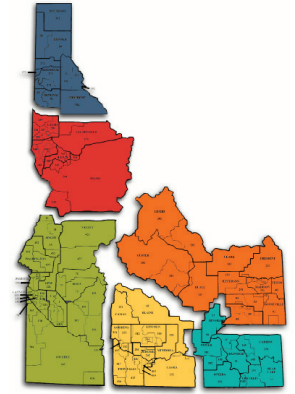

Regional Coordinators & Regional Support

REGION ONE

BRAD PATZER

BRAD.PATZER@IDLA.K12.ID.US

208.761.8990

Boundary County
Coeur d'Alene
Coeur d'Alene Charter Academy
Forrest M. Bird Charter
Kellogg
Kootenai
Kootenai Bridge Academy
Lake Pend Oreille
Lakeland
Mullan

North Idaho STEM Charter
Plummer/Worley
Post Falls
St. Maries
Wallace
West Bonner

REGION TWO

BRAD PATZER

BRAD.PATZER@IDLA.K12.ID.US

208.761.8990

Cottonwood
Culdesac
Gem Prep Online
Genesee
Highland
Idaho Distant Ed Academy (IDEA)
Kamiah
Kendrick
Lapwai
Lewiston

Mountain View
Moscow
Moscow Charter
Nez Perce
Orofino
Palouse Prairie Charter
Potlach
Troy
Whitepine

REGION THREE

JEFF FARDEN

JEFF.FARDEN@IDLA.K12.ID.US

208.761.9796

Another Choice Virtual Charter
Basin
Boise
Bruneau/Grandview
Caldwell
Calvary Christian
Cambridge
Canyon Owyhee
Cascade
Compass Public Charter
Council
Emmett
Falcon Ridge Charter
Foothills School of Art & Science
Fruitland
Garden Valley
Gem Prep Meridian
Gem Prep Nampa
Gem State Adventist
Greenleaf Friends Academy
Homedale
Horseshoe Bend
Idaho Connections Online
Idaho Technical Career Academy
Idaho Virtual Academy
Inspire Connections
iSucceed Virtual
Kuna

REGION FIVE

RON PERRENOUD

RON.PERRENOUD@IDLA.K12.ID.US

208.313.5824

Aberdeen
American Falls
Bear Lake
Gem Prep Pocatello
Grace
Marsh Valley
North Gem
Oneida

Preston
Pocatello
Rockland
Shoshone/Bannock
Snake River
Soda Springs
West Side