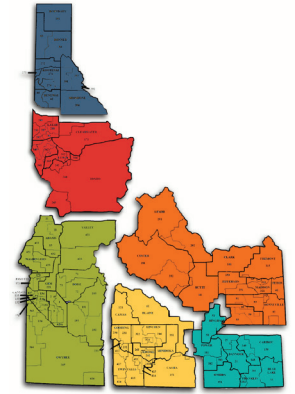

Regional Coordinators & Regional Support

REGION ONE

BRAD PATZER

BRAD.PATZER@IDLA.K12.ID.US

208.761.8990

Boundary County
Coeur d'Alene
Coeur d'Alene Charter Academy
Forrest M. Bird Charter
Kellogg
Kootenai
Kootenai Bridge Academy
Lake Pend Oreille
Lakeland
Mullan

North Idaho STEM Charter
Plummer/Worley
Post Falls
St. Maries
Wallace
West Bonner

REGION TWO

BRAD PATZER

BRAD.PATZER@IDLA.K12.ID.US

208.761.8990

Cottonwood
Culdesac
Gem Prep Online
Genesee
Highland
Idaho Distant Ed Academy (IDEA)
Kamiah
Kendrick
Lapwai
Lewiston

Mountain View
Moscow
Moscow Charter
Nez Perce
Orofino
Palouse Prairie Charter
Potlach
Troy
Whitepine

REGION THREE

JEFF FARDEN

JEFF.FARDEN@IDLA.K12.ID.US

208.761.9796

Another Choice Virtual Charter
Basin
Boise
Bruneau/Grandview
Caldwell
Calvary Christian
Cambridge
Canyon Owyhee
Cascade
Compass Public Charter
Council
Emmett
Falcon Ridge Charter
Foothills School of Art & Science
Fruitland
Garden Valley
Gem Prep Meridian
Gem Prep Nampa
Gem State Adventist
Greenleaf Friends Academy
Homedale
Horseshoe Bend
Idaho Connections Online
Idaho Technical Career Academy
Idaho Virtual Academy
Inspire Connections
iSucceed Virtual
Kuna

REGION FIVE

RON PERRENOUD

RON.PERRENOUD@IDLA.K12.ID.US

208.313.5824

Aberdeen
American Falls
Bear Lake
Gem Prep Pocatello
Grace
Marsh Valley
North Gem
Oneida

Preston
Pocatello
Rockland
Shoshone/Bannock
Snake River
Soda Springs
West Side