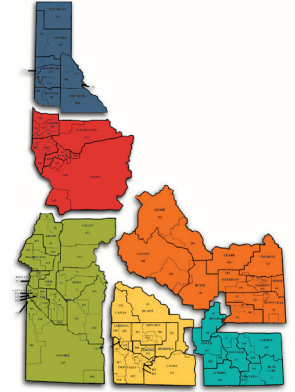

Regional Coordinators & Regional Support

REGION ONE

BRAD PATZER

BRAD.PATZER@IDLA.K12.ID.US

208.761.8990

Boundary County
Coeur d'Alene
Coeur d'Alene Charter Academy
Forrest M. Bird Charter
Kellogg
Kootenai
Kootenai Bridge Academy
Lake Pend Oreille
Lakeland
Mullan

North Idaho STEM Charter
Plummer/Worley
Post Falls
St. Maries
Wallace
West Bonner

REGION TWO

BRAD PATZER

BRAD.PATZER@IDLA.K12.ID.US

208.761.8990

Cottonwood
Culdesac
Gem Prep Online
Genesee
Highland
Idaho Distant Ed Academy (IDEA)
Kamiah
Kendrick
Lapwai
Lewiston

Meadows Valley
Melba
Middleton
Midvale
Nampa
New Plymouth
Notus
Parma
Payette
Pleasant Valley
Salmon River
Thomas Jefferson Charter
Vallivue
Victory Charter
Vision Charter
Weiser
Wilder

REGION THREE

KRISTIN BECK

REGION FIVE

RON PERRENOUD

RON.PERRENOUD@IDLA.K12.ID.US

208.313.5824

Aberdeen
American Falls
Bear Lake
Gem Prep Pocatello
Grace
Marsh Valley
North Gem
Oneida

Preston
Pocatello
Rockland
Shoshone/Bannock
Snake River
Soda Springs
West Side