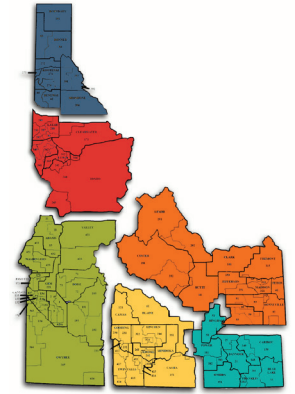

Regional Coordinators & Regional Support

REGION ONE

BRAD PATZER

BRAD.PATZER@IDLA.K12.ID.US
208.761.8990

Boundary County
Coeur d'Alene
Coeur d'Alene Charter Academy
Forrest M. Bird Charter
Kellogg
Kootenai
Kootenai Bridge Academy
Lake Pend Oreille
Lakeland
Mullan

North Idaho STEM Charter
Plummer/Worley
Post Falls
St. Maries
Wallace
West Bonner

REGION TWO

BRAD PATZER

BRAD.PATZER@IDLA.K12.ID.US
208.761.8990

Cottonwood
Culdesac
Gem Prep Online
Genesee
Highland
Idaho Distant Ed Academy (IDEA)
Kamiah
Kendrick
Lapwai
Lewiston

Mountain View
Moscow
Moscow Charter
Nez Perce
Orofino
Palouse Prairie Charter
Potlach
Troy
Whitepine

REGION THREE

JEFF FARDEN

JEFF.FARDEN@IDLA.K12.ID.US
208.761.9796

Another Choice Virtual Charter
Basin
Boise
Bruneau/Grandview
Caldwell
Calvery Christian
Cambridge
Canyon Owyhee
Cascade
Compass Public Charter
Council
Emmett
Falcon Ridge Charter
Foothills School of Art & Science
Fruitland
Garden Valley
Gem Prep Meridian
Gem Prep Nampa
Gem State Adventist
Greenleaf Friends Academy
Homedale
Horseshoe Bend
Idaho Connections Online
Idaho Technical Career Academy
Idaho Virtual Academy
Inspire Connections
iSucceed Virtual
Kuna

REGION FIVE

RON PERRENOUD

RON.PERRENOUD@IDLA.K12.ID.US
208.313.5824

Aberdeen
American Falls
Bear Lake
Gem Prep Pocatello
Grace
Marsh Valley
North Gem
Oneida

Preston
Pocatello
Rockland
Shoshone/Bannock
Snake River
Soda Springs
West Side