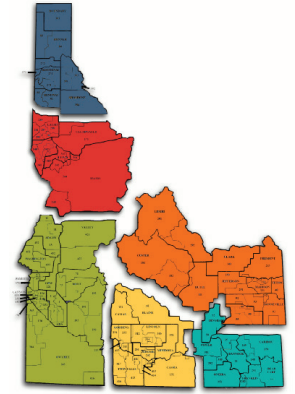

## Regional Coordinators & Regional Support

Melba  
Middleton  
Midvale  
Nampa  
New Plymouth  
Notus  
Parma  
Payette  
Pleasant Valley  
Salmon River  
Thomas Jefferson Charter  
Vallivue  
Victory Charter  
Vision Charter  
Weiser  
Wilder

### REGION FIVE

RON PERRENOUD

RON.PERRENOUD@IDLA.K12.ID.US

208.313.5824

Aberdeen  
American Falls  
Bear Lake  
Grace  
Marsh Valley  
North Gem  
Oneida

Preston  
Pocatello  
Rockland  
Shoshone/Bannock  
Snake River  
Soda Springs  
West Side

Madison  
Ririe  
Salmon  
Shelley  
South Lemhi  
Sugar-Salem  
Swan Valley  
Taylor's Crossing  
Teton  
West Jefferson  
White Pine Charter  
Watersprings